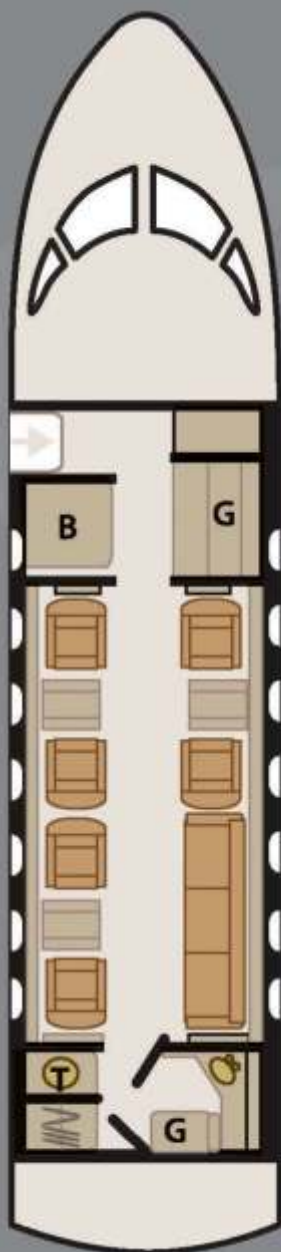

Challenger 604

Specification / Performance:

- Maximum Seating: 10 Seats
- Service Area: Full
- Maximum Speed: 562 mph
- Maximum Range: 3,981 nm
- Crew: Captain / Co-Pilot / Flight Attendant
- On-Board Entertainment system
- External baggage Compartment