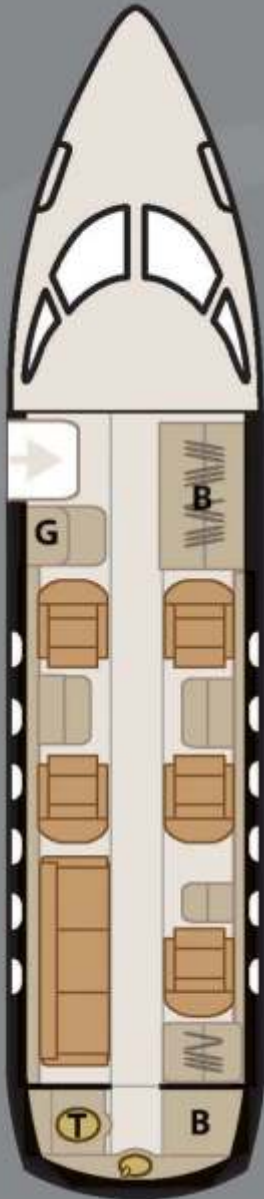

www.empire.aero

EMPIRE AVIATION GROUP

Learjet 60 XR

Specification / Performance:

- Maximum seating: 7
- Service Area: Full
- Maximum Speed: 535 mph
- Maximum Range: 2,302 nm
- Crew: Captain / Co-Pilot / Flight Attendant
- On-Board Entertainment system
- External baggage Compartment

Hawker 800XP

Specification / Performance:

- Maximum Seating: 8 Seats
- Service Area: Full
- Maximum Speed: 517 mph
- Maximum Range: 2,545 nm
- Crew: Captain / Co-Pilot / Flight Attendant
- On-Board Entertainment system
- Internal baggage Compartment

Hawker 850XP

Specification / Performance:

- Maximum Seating: 8 Seats
- Service Area: Full
- Maximum Speed: 520 mph
- Maximum Range: 2,618 nm
- Crew: Captain / Co-Pilot / Flight Attendant
- On-Board Entertainment system
- Internal baggage Compartment

Hawker 900XP

Specification / Performance:

- Maximum Seating: 8 Seats
- Service Area: Full
- Maximum Speed: 520 mph
- Maximum Range: 2,831 nm
- Crew: Captain / Co-Pilot / Flight Attendant
- On-Board Entertainment system
- Internal baggage Compartment