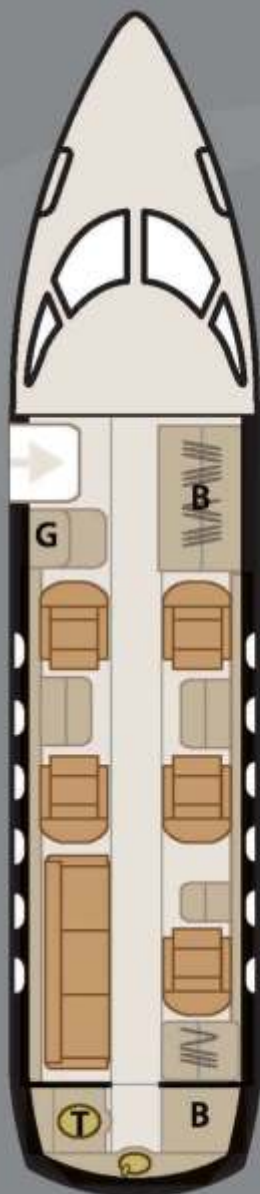

Hawker 800XP

Specification / Performance:

- Maximum Seating: 8 Seats
- Service Area: Full
- Maximum Speed: 517 mph
- Maximum Range: 2,545 nm
- Crew: Captain / Co-Pilot / Flight Attendant
- On-Board Entertainment system
- Internal baggage Compartment

Hawker 850XP

Specification / Performance:

- Maximum Seating: 8 Seats
- Service Area: Full
- Maximum Speed: 520 mph
- Maximum Range: 2,618 nm
- Crew: Captain / Co-Pilot / Flight Attendant
- On-Board Entertainment system
- Internal baggage Compartment

Hawker 900XP

Specification / Performance:

- Maximum Seating: 8 Seats
- Service Area: Full
- Maximum Speed: 520 mph
- Maximum Range: 2,831 nm
- Crew: Captain / Co-Pilot / Flight Attendant
- On-Board Entertainment system
- Internal baggage Compartment

Hawker 4000

Specification / Performance:

- Maximum Seating: 8 Seats
- Service Area: Full
- Maximum Speed: 541 mph
- Maximum Range: 3,430 nm
- Crew: Captain / Co-Pilot / Flight Attendant
- On-Board Entertainment system
- External baggage Compartment