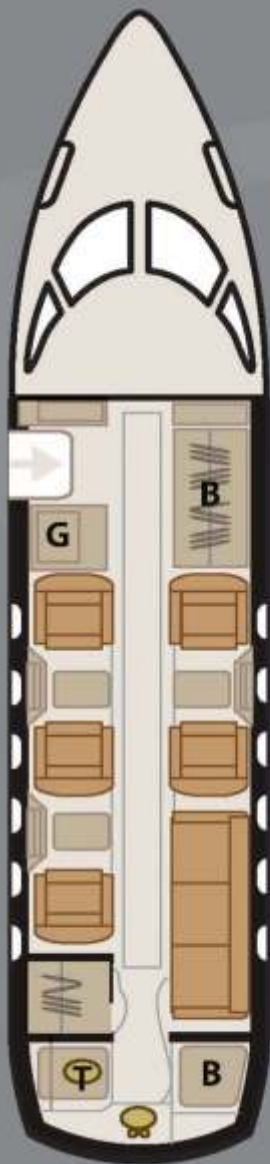

www.empire.aero

EMPIRE AVIATION GROUP

Learjet 60 XR

Specification / Performance:

- Maximum seating: 7
- Service Area: Full
- Maximum Speed: 535 mph
- Maximum Range: 2,302 nm
- Crew: Captain / Co-Pilot / Flight Attendant
- On-Board Entertainment system
- External baggage Compartment

Hawker 800XP

Specification / Performance:

- Maximum Seating: 8 Seats
- Service Area: Full
- Maximum Speed: 517 mph
- Maximum Range: 2,545 nm
- Crew: Captain / Co-Pilot / Flight Attendant
- On-Board Entertainment system
- Internal baggage Compartment

Hawker 850XP

Specification / Performance:

- Maximum Seating: 8 Seats
- Service Area: Full
- Maximum Speed: 520 mph
- Maximum Range: 2,618 nm
- Crew: Captain / Co-Pilot / Flight Attendant
- On-Board Entertainment system
- Internal baggage Compartment

Hawker 900XP

Specification / Performance:

- Maximum Seating: 8 Seats
- Service Area: Full
- Maximum Speed: 520 mph
- Maximum Range: 2,831 nm
- Crew: Captain / Co-Pilot / Flight Attendant
- On-Board Entertainment system
- Internal baggage Compartment