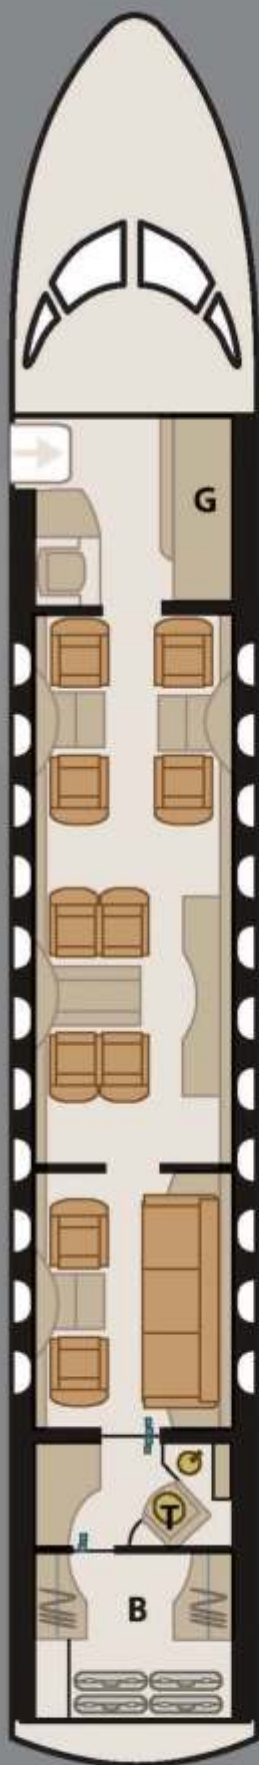

Embraer Legacy 600

Specification / Performance:

- Maximum Seating: 13 Seats
- Service Area: Full
- Maximum Speed: 528 mph
- Maximum Range: 3,248 nm
- Crew: Captain / Co-Pilot / Flight Attendant
- On-Board Entertainment system
- External baggage Compartment