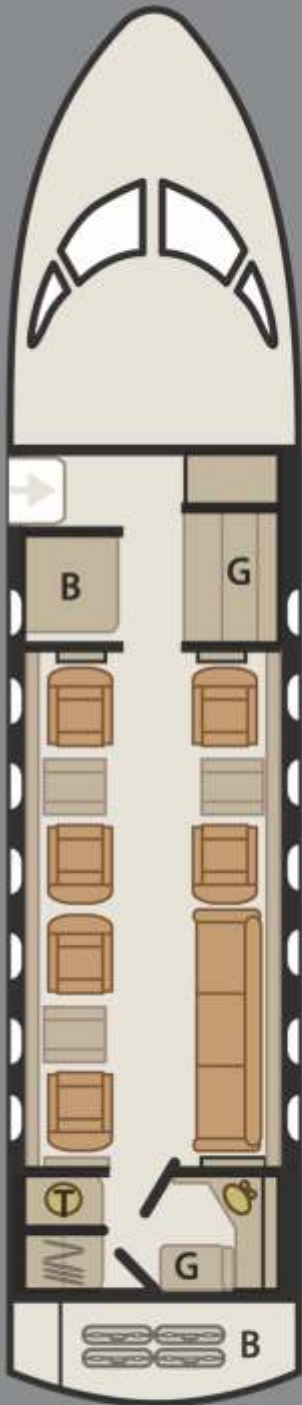

Challenger 604

Specification / Performance:

- Maximum Seating: 10 Seats
- Service Area: Full
- Maximum Speed: 562 mph
- Maximum Range: 3,981 nm
- Crew: Captain / Co-Pilot / Flight Attendant
- On-Board Entertainment system
- External baggage Compartment