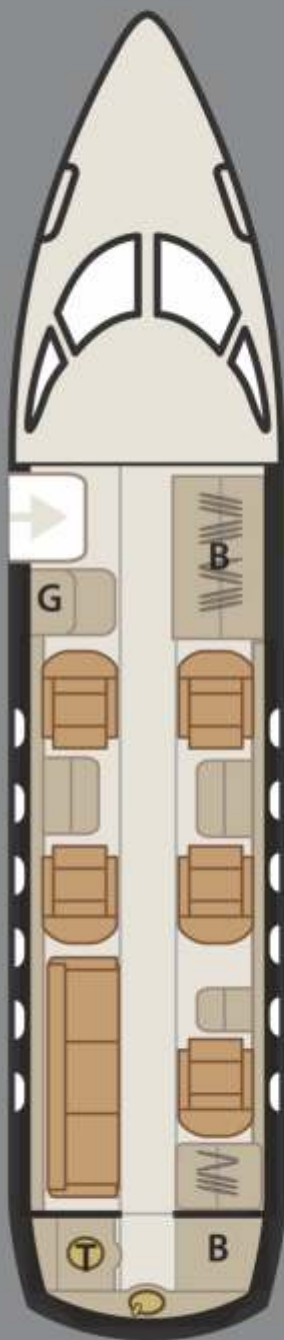

EMPIRE AVIATION GROUP

FLEET GUIDE

Hawker 800XP

Specification / Performance:

- Maximum Seating: 8 Seats
- Service Area: Full
- Maximum Speed: 517 mph
- Maximum Range: 2,545 nm
- Crew: Captain / Co-Pilot / Flight Attendant
- On-Board Entertainment system
- Internal baggage Compartment

Hawker 850XP

Specification / Performance:

- Maximum Seating: 8 Seats
- Service Area: Full
- Maximum Speed: 520 mph
- Maximum Range: 2,618 nm
- Crew: Captain / Co-Pilot / Flight Attendant
- On-Board Entertainment system
- Internal baggage Compartment

Hawker 900XP

Specification / Performance:

- Maximum Seating: 8 Seats
- Service Area: Full
- Maximum Speed: 520 mph
- Maximum Range: 2,831 nm
- Crew: Captain / Co-Pilot / Flight Attendant
- On-Board Entertainment system
- Internal baggage Compartment

Hawker 4000

Specification / Performance:

- Maximum Seating: 8 Seats
- Service Area: Full
- Maximum Speed: 541 mph
- Maximum Range: 3,430 nm
- Crew: Captain / Co-Pilot / Flight Attendant
- On-Board Entertainment system
- External baggage Compartment