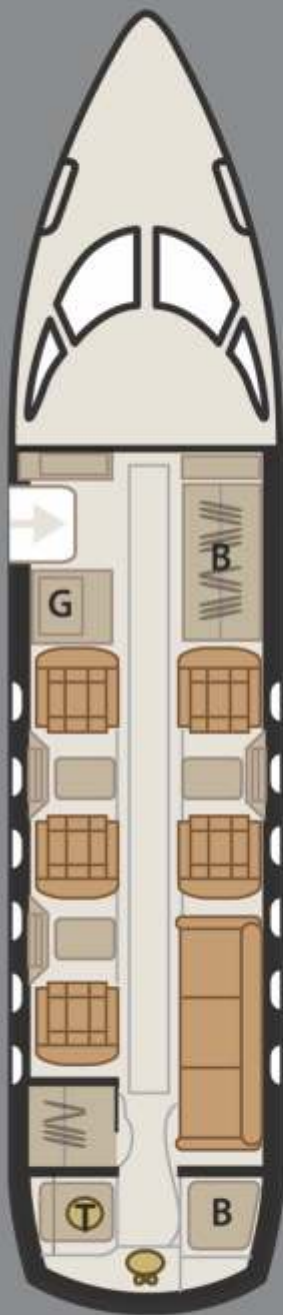

EMPIRE AVIATION GROUP

FLEET GUIDE

Hawker 800XP

Specification / Performance:

- Maximum Seating: 8 Seats
- Service Area: Full
- Maximum Speed: 517 mph
- Maximum Range: 2,545 nm
- Crew: Captain / Co-Pilot / Flight Attendant
- On-Board Entertainment system
- Internal baggage Compartment

Hawker 850XP

Specification / Performance:

- Maximum Seating: 8 Seats
- Service Area: Full
- Maximum Speed: 520 mph
- Maximum Range: 2,618 nm
- Crew: Captain / Co-Pilot / Flight Attendant
- On-Board Entertainment system
- Internal baggage Compartment

Hawker 900XP

Specification / Performance:

- Maximum Seating: 8 Seats
- Service Area: Full
- Maximum Speed: 520 mph
- Maximum Range: 2,831 nm
- Crew: Captain / Co-Pilot / Flight Attendant
- On-Board Entertainment system
- Internal baggage Compartment

Hawker 4000

Specification / Performance:

- Maximum Seating: 8 Seats
- Service Area: Full
- Maximum Speed: 541 mph
- Maximum Range: 3,430 nm
- Crew: Captain / Co-Pilot / Flight Attendant
- On-Board Entertainment system
- External baggage Compartment