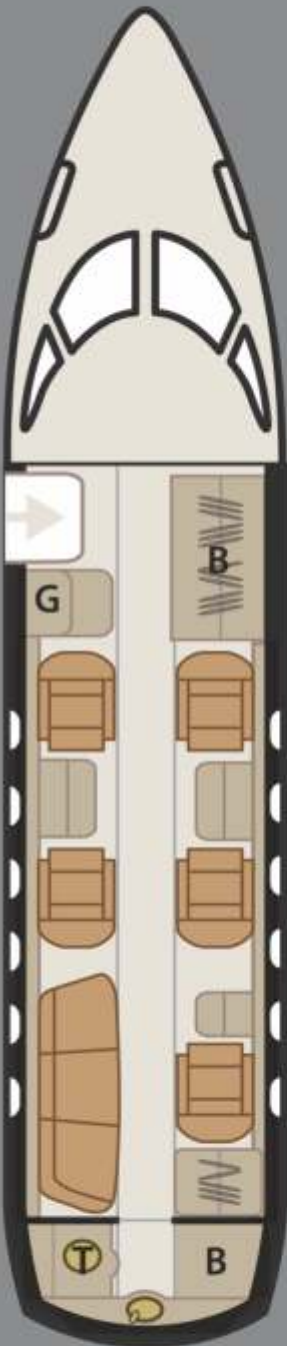

EMPIRE AVIATION GROUP

FLEET GUIDE

Hawker 800XP

Specification / Performance:

- Maximum Seating: 8 Seats
- Service Area: Full
- Maximum Speed: 517 mph
- Maximum Range: 2,545 nm
- Crew: Captain / Co-Pilot / Flight Attendant
- On-Board Entertainment system
- Internal baggage Compartment

Hawker 850XP

Specification / Performance:

- Maximum Seating: 8 Seats
- Service Area: Full
- Maximum Speed: 520 mph
- Maximum Range: 2,618 nm
- Crew: Captain / Co-Pilot / Flight Attendant
- On-Board Entertainment system
- Internal baggage Compartment

Hawker 900XP

Specification / Performance:

- Maximum Seating: 8 Seats
- Service Area: Full
- Maximum Speed: 520 mph
- Maximum Range: 2,831 nm
- Crew: Captain / Co-Pilot / Flight Attendant
- On-Board Entertainment system
- Internal baggage Compartment

Hawker 4000

Specification / Performance:

- Maximum Seating: 8 Seats
- Service Area: Full
- Maximum Speed: 541 mph
- Maximum Range: 3,430 nm
- Crew: Captain / Co-Pilot / Flight Attendant
- On-Board Entertainment system
- External baggage Compartment