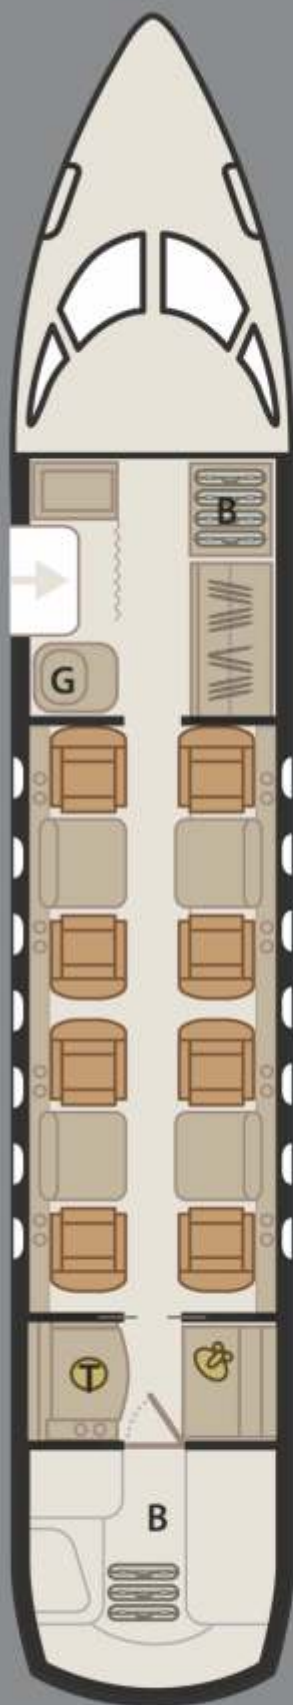

EMPIRE AVIATION GROUP

FLEET GUIDE

Hawker 800XP

Specification / Performance:

- Maximum Seating: 8 Seats
- Service Area: Full
- Maximum Speed: 517 mph
- Maximum Range: 2,545 nm
- Crew: Captain / Co-Pilot / Flight Attendant
- On-Board Entertainment system
- Internal baggage Compartment

Hawker 850XP

Specification / Performance:

- Maximum Seating: 8 Seats
- Service Area: Full
- Maximum Speed: 520 mph
- Maximum Range: 2,618 nm
- Crew: Captain / Co-Pilot / Flight Attendant
- On-Board Entertainment system
- Internal baggage Compartment

Hawker 900XP

Specification / Performance:

- Maximum Seating: 8 Seats
- Service Area: Full
- Maximum Speed: 520 mph
- Maximum Range: 2,831 nm
- Crew: Captain / Co-Pilot / Flight Attendant
- On-Board Entertainment system
- Internal baggage Compartment

Hawker 4000

Specification / Performance:

- Maximum Seating: 8 Seats
- Service Area: Full
- Maximum Speed: 541 mph
- Maximum Range: 3,430 nm
- Crew: Captain / Co-Pilot / Flight Attendant
- On-Board Entertainment system
- External baggage Compartment