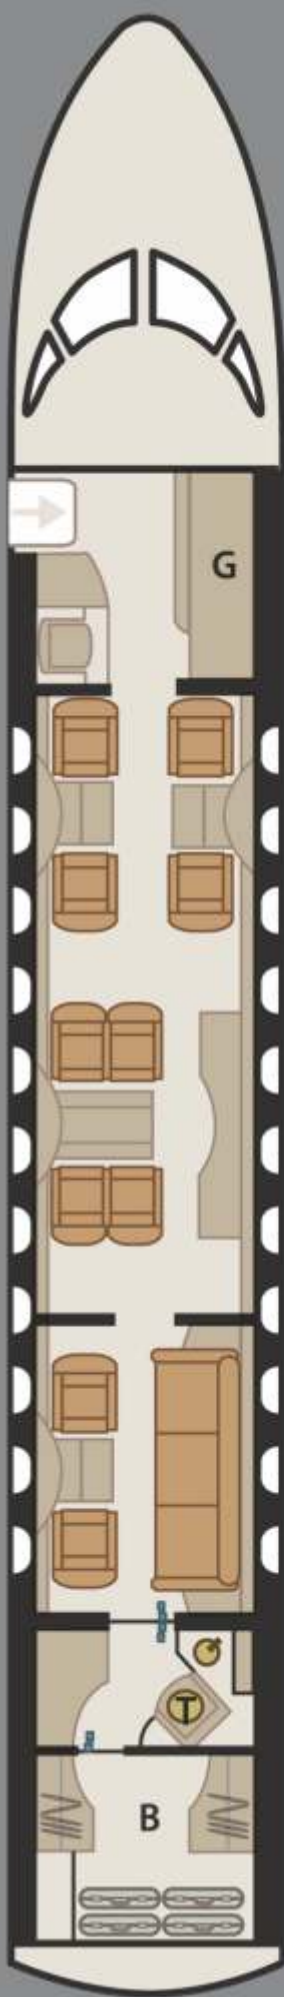

Embraer Legacy 600

Specification / Performance:

- Maximum Seating: 13 Seats
- Service Area: Full
- Maximum Speed: 528 mph
- Maximum Range: 3,248 nm
- Crew: Captain / Co-Pilot / Flight Attendant
- On-Board Entertainment system
- External baggage Compartment